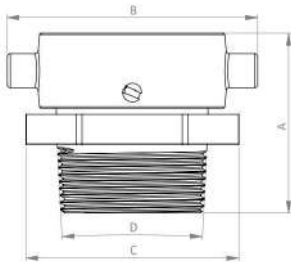

**[ HF57S BR15 ]**  
**1 1/2" Male NPT x 1 1/2" Female Hose Thread Swivel Connection**

Hexagon swivel hose adapter. Male NPT solid x female regional hose thread swivel.

**Size :** 1 1/2" (38 mm)  
**Finish :** Cast Brass  
**Optional Finish :** Chrome

**HOSE THREADS AVAILABLE:** NPSH & NST

**OTHER THREADS:** Please contact factory

**Dimensions:**

A= 2.27" (57.7mm)  
B= 3.15" (80mm)  
C= 2.675" (68mm)  
D= 1.5" NPT Thread

PROJECT	APPROVAL STAMP
PROJECT:	<input type="checkbox"/> APPROVED
ADDRESS:	<input type="checkbox"/> APPROVED AS NOTED
ENGINEER:	<input type="checkbox"/> NOT APPROVED
SUBMITTAL DATA:	REMARKS:
NOTES 1:	
NOTES 2:	