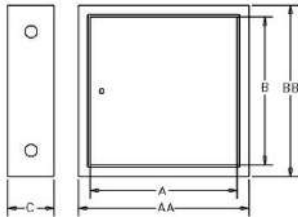

[IE1BR-SS-SOLID]
30"(762) X 30"(762) X 8"(203) Rec style hose cabinet with solid SS door

30" (762mm) x 30"(762mm) x 8" (203mm) Recessed style hose cabinet constructed in 14 gauge stainless steel solid door and frame and 16 gauge Cold Rolled Steel primer tub. The Interior and exterior recess tub is treated with our exclusive WILCO "**PRO-TECH**" *Premiere* prime coating system. The solid door and frame have a #4 satin stainless steel finish and are fitted with stainless steel concealed latch, reinforced semi-concealed piano hinges and a 1/2" turnback.

OPTIONS FOR DOOR: White Primer

OPTIONS FOR GLASS: 1/4" (6mm) Doulite, Lexan or Georgian Wire

Dimensions:

- A = 30" (762mm)
- B = 30 (762mm)
- C (inside) = 8" (203mm)
- AA = 34" (864mm)
- BB = 34" (864mm)
- C (outside) = 8.5" (216mm)