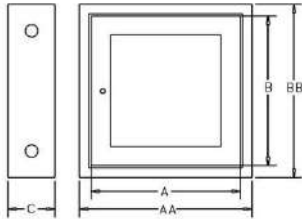

[IE1BR-SS]

30" (762) X 30" (762) X 8" (203) Recessed style hose cabinet with SS door

30" (762mm) x 30" (762mm) x 8" (203mm) Recessed style hose cabinet constructed in 14 gauge stainless steel door and frame and 16 gauge Cold Rolled Steel primer tub. The Interior and exterior recess tub is treated with our exclusive WILCO "PRO-TECH" *Premiere* prime coating system. The door and frame have a #4 satin stainless steel finish and are fitted with 3/16" (5mm) clear glass, stainless steel concealed latch, reinforced semi-concealed piano hinges and a 1/2" turnback.

OPTIONS FOR DOOR: White Primer

OPTIONS FOR GLASS: 1/4" (6mm) Doulite, Lexan or Georgian Wire

Dimensions:

- A = 30" (762mm)
- B = 30 (762mm)
- C (inside) = 8" (203mm)
- AA = 34" (864mm)
- BB = 34" (864mm)
- C (outside) = 8 1/2" (216mm)