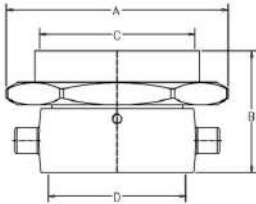

[HF58 BR CAST]
2 1/2" Cast Brass Snoot and Swivel

Cast brass snoot and swivel used to connect fire hose to a standpipe or sprinkler system. 2 1/2" FNPT solid x 2 1/2" female regional hose thread adapter. Specify regional hose thread.

Size : 2 1/2" (65mm) x 2 1/2" (65mm)
Finish : Cast Brass
Optional Finish : Chrome or Polish Brass

HOSE THREADS AVAILABLE: CSA, BCT, WCT, QST, NSST, NPSH, NST, Louisville, Cleveland, Chicago, Pittsburgh, New Cincinnati, New York Corp., New York Fire Department, Richmond and Raleigh

Dimensions:

A= 2.70" (68.75mm)
B= 4.07" (103mm)
C= 3.14" (79.84mm)
D= Subject to Host Thread

PROJECT	APPROVAL STAMP
PROJECT:	<input type="checkbox"/> APPROVED
ADDRESS:	<input type="checkbox"/> APPROVED AS NOTED
ENGINEER:	<input type="checkbox"/> NOT APPROVED
SUBMITTAL DATA:	REMARKS:
NOTES 1:	
NOTES 2:	