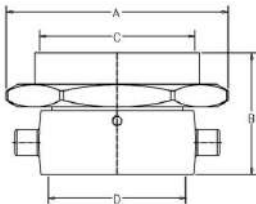

**[ HF58 BR ]**  
**2 1/2" Polish Brass Snoot and Swivel**

Polish brass snoot and swivel used to connect fire hose to a standpipe or sprinkler system. 2 1/2" FNPT solid x 2 1/2" female regional hose thread swivel adapter. Specify regional hose thread.

**Size :** 2 1/2" (65mm) x 2 1/2" (65mm)  
**Finish :** Polish Brass  
**Optional Finish :** Chrome or Cast Brass

**HOSE THREADS AVAILABLE:** CSA, BCT, WCT, QST, NSST, NPSH, NST, Louisville, Cleveland, Chicago, Pittsburgh, New Cincinnati, New York Corp., New York Fire Department, Richmond and Raleigh

**Dimensions:**

A= 2.70" (68.75mm)  
B= 4.07" (103mm)  
C= 3.14" (79.84mm)  
D= Subject to Host Thread

PROJECT	APPROVAL STAMP
PROJECT:	<input type="checkbox"/> APPROVED
ADDRESS:	<input type="checkbox"/> APPROVED AS NOTED
ENGINEER:	<input type="checkbox"/> NOT APPROVED
SUBMITTAL DATA:	REMARKS:
NOTES 1:	
NOTES 2:	