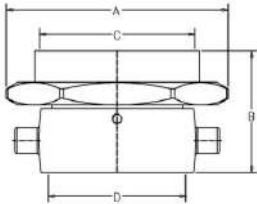

[HF58-3 CP]
2 1/2" x 3" Chrome Snoot and Swivel

Chrome snoot and swivel used to connect fire hose to a standpipe or sprinkler system. 3" FNPT solid x 2 1/2" female regional hose thread adapter. Specify regional hose thread.

Size : 3" (76mm) x 2 1/2" (65mm)

Finish : Chrome

Optional Finish : Polish Brass or Cast Brass

HOSE THREADS AVAILABLE: CSA, BCT, WCT, QST, NSST, NPSH, NST, Louisville, Cleveland, Chicago, Pittsburgh, New Cincinnati, New York Corp., New York Fire Department, Richmond and Raleigh

Dimensions:

A= 4.37" (111mm)

B= 2.74" (69.69mm)

C= 3.95" (100.24mm)

D= Subject to Hose Thread

PROJECT	APPROVAL STAMP
PROJECT:	<input type="checkbox"/> APPROVED
ADDRESS:	<input type="checkbox"/> APPROVED AS NOTED
ENGINEER:	<input type="checkbox"/> NOT APPROVED
SUBMITTAL DATA:	REMARKS:
NOTES 1:	
NOTES 2:	