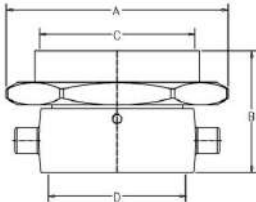

[HF58-3 BR CAST]

2-1/2" x 3" Cast BR Snoot & Swivel

Cast brass snoot and swivel used to connect fire hose to a standpipe or sprinkler system. 3" FNPT solid x 2 1/2" female regional hose thread swivel adapter. Specify regional hose thread.

Size : 2 1/2" (65mm) x 3" (76mm)

Finish : Cast Brass

Optional Finish : Chrome or Polish Brass

HOSE THREADS AVAILABLE: CSA, BCT, WCT, QST, NSST, NPSH, NST, Louisville, Cleveland, Chicago, Pittsburgh, New Cincinnati, New York Corp., New York Fire Department, Richmond and Raleigh

Dimensions:

A= 4.37" (111mm)

B= 2.74" (69.6mm)

C= 3.95" (100.3mm)

D=Subject to Hose Thread

PROJECT	APPROVAL STAMP
PROJECT:	<input type="checkbox"/> APPROVED
ADDRESS:	<input type="checkbox"/> APPROVED AS NOTED
ENGINEER:	<input type="checkbox"/> NOT APPROVED
SUBMITTAL DATA:	REMARKS:
NOTES 1:	
NOTES 2:	