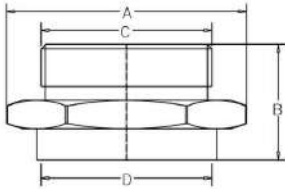

[HF57 CP 2 1/2"]
2 1/2" FNPT x M Hose Thread Chrome Adapter

Hexagon chrome hose adapter. Female NPT x Male regional hose thread.
Size: 2 1/2" x 2 1/2". Specify regional hose thread.

Finish : Chrome
Optional Finish : Cast brass

HOSE THREADS AVAILABLE: CSA, BCT, WCT, QST, NSST, NPSH, NST, Pittsburgh, New York Corp. and New York Fire Department

OTHER HOSE THREADS: PLEASE CONTACT FACTORY

Dimensions:

A=3.60" (91.60mm)
B=2.08" (52.85mm)
C= Subject to Hose Thread
D=3.06" (77.86mm)