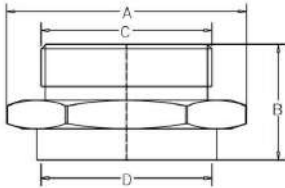

[HF57 CP 1 1/2" HOSEXNPT]
1 1/2" F Hose Thread x M NPT Chrome Adapter

Hexagon brass hose adapter. Female regional hose thread x Male NPT.
Size: 1 1/2" x 1 1/2". Specify regional hose thread.

Finish : Chrome
Optional Finish : Cast Brass

HOSE THREADS AVAILABLE: NPSH, NST and New York Fire Department

OTHER HOSE THREADS: PLEASE CONTACT FACTORY

Dimensions:

A= 2.30" (58.43mm)
B= 1.42" (36.05mm)
C= 1.99" (50.59mm)
D= 2.01" (51.30mm)

PROJECT	APPROVAL STAMP
PROJECT:	<input type="checkbox"/> APPROVED
ADDRESS:	<input type="checkbox"/> APPROVED AS NOTED
ENGINEER:	<input type="checkbox"/> NOT APPROVED
SUBMITTAL DATA:	REMARKS:
NOTES 1:	
NOTES 2:	