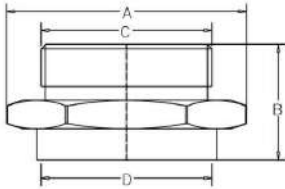

[HF57 CP 1 1/2" HOSEHOSE]
1 1/2" F Hose Thread x M Hose Thread Chrome Adapter

Hexagon brass hose adapter. Female regional hose thread x Male regional hose thread.

Size: 1 1/2" x 1 1/2". Specify regional hose thread.

Finish : Chrome

Optional Finish : Cast Brass

HOSE THREADS AVAILABLE: NPSH and NST

OTHER HOSE THREADS: PLEASE CONTACT FACTORY

Dimensions:

A= 2.30" (58.43mm)

B= 1.42" (36.05mm)

C= 1.99" (50.59mm)

D= 2.01" (51.30mm)

PROJECT	APPROVAL STAMP
PROJECT:	<input type="checkbox"/> APPROVED
ADDRESS:	<input type="checkbox"/> APPROVED AS NOTED
ENGINEER:	<input type="checkbox"/> NOT APPROVED
SUBMITTAL DATA:	REMARKS:
NOTES 1:	
NOTES 2:	