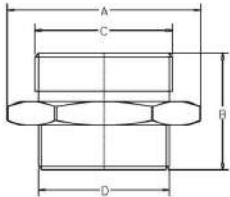

**[ HF55 CP 2 1/2" ]**  
**2 1/2" MNPT x M Hose Thread Chrome Adapter**

Hexagon cast chrome hose nipple, 2.5" (65mm) male NPT x 2.5" (65mm) male regional hose thread. Specify regional hose thread.

**Finish :** Chrome  
**Optional Finish :** Brass

**HOSE THREADS AVAILABLE:** CSA, BCT, WCT, QST, NSST, NPSH, NST, New York Corp. and New York Fire Department

**Dimensions:**

**A=** 3.7" (93.85mm)  
**B=** 2.45 (62.29mm)  
**C=** Subject to Hose Thread  
**D=** 2.86" (72.70mm)