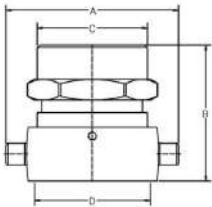

[HF 57S CP]
2 1/2" Male NPT x 2 1/2" Female Hose Thread Swivel Chrome Connection

Hexagon swivel hose adapter. Male NPT solid x female regional hose thread swivel.

Size : 2 1/2"
Finish : Chrome
Optional Finish : Cast Brass

Dimensions:

A= 4.64" (118mm)
B= 3.55" (90.3mm)
C= 2.87" (73mm)
D= Subject to hose thread

PROJECT	APPROVAL STAMP
PROJECT:	<input type="checkbox"/> APPROVED
ADDRESS:	<input type="checkbox"/> APPROVED AS NOTED
ENGINEER:	<input type="checkbox"/> NOT APPROVED
SUBMITTAL DATA:	REMARKS:
NOTES 1:	
NOTES 2:	