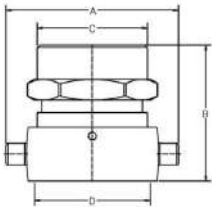

[HF 57S-2 BR]
2" Male NPT x 2 1/2" Female Hose Thread Swivel Connection

Hexagon swivel hose adapter. Male NPT solid x female regional hose thread swivel.

Size : 2 1/2" x 2"
Finish : Cast Brass
Optional Finish : Chrome

Dimensions:

A= 4.64" (118mm)
B= 3.55" (90.3mm)
C= 2.38" (60.42mm)
D= Subject to hose thread

PROJECT	APPROVAL STAMP
PROJECT:	<input type="checkbox"/> APPROVED
ADDRESS:	<input type="checkbox"/> APPROVED AS NOTED
ENGINEER:	<input type="checkbox"/> NOT APPROVED
SUBMITTAL DATA:	REMARKS:
NOTES 1:	
NOTES 2:	