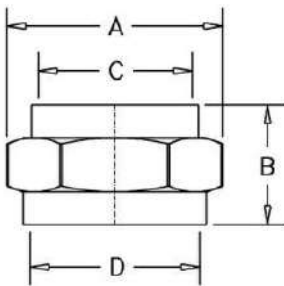

[HF 56 NSTxNST]
1 1/2" Female NST x 1 1/2" Female NST

Hexagon cast brass hose connector, female NST hose thread x female NST hose thread. Same size both ends.
Sizes : 1 1/2" x 1 1/2"

Finish : Cast brass.
Optional finish : Chrome

Dimensions:

A= 2.61" (66.41mm)
B= 1.19" (30.15mm)

PROJECT	APPROVAL STAMP
PROJECT:	<input type="checkbox"/> APPROVED
ADDRESS:	<input type="checkbox"/> APPROVED AS NOTED
ENGINEER:	<input type="checkbox"/> NOT APPROVED
SUBMITTAL DATA:	REMARKS:
NOTES 1:	
NOTES 2:	