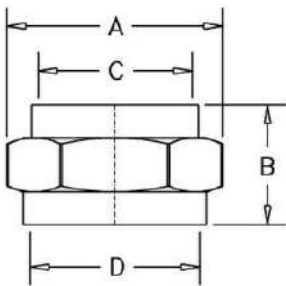

[HF 56 NST 1 1/2"]
1 1/2" Female NPT x 1 1/2" Female NST

Hexagon cast brass hose connector, female NPT x female NST hose thread.
Same size both ends.
Sizes : 1 1/2" x 1 1/2" and 2 1/2" x 2 1/2"

Finish : Cast brass.
Optional finish : Chrome

Dimensions:

A= 2.61" (66.41mm)
B= 1.19" (30.15mm)

PROJECT	APPROVAL STAMP
PROJECT:	<input type="checkbox"/> APPROVED
ADDRESS:	<input type="checkbox"/> APPROVED AS NOTED
ENGINEER:	<input type="checkbox"/> NOT APPROVED
SUBMITTAL DATA:	REMARKS:
NOTES 1:	
NOTES 2:	