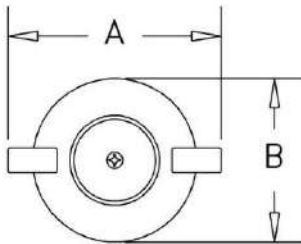

[HF-45EB]
2.5" Red quick plug (plastic) with eye bolts

2.5" (65mm) inexpensive molded red plastic protective plug for swivel connections. The quick plug has breakable ears, where two eye bolts and nuts are for attachment to female pin or rocker lug swivel. The quick plug prevents entry of foreign materials and can be easily removed with a fire department spanner wrench.

OPTIONS: J-Hooks

Dimensions:

A= 4.7" (119mm)
B= 3.65" (93mm)

PROJECT	APPROVAL STAMP
PROJECT:	<input type="checkbox"/> APPROVED
ADDRESS:	<input type="checkbox"/> APPROVED AS NOTED
ENGINEER:	<input type="checkbox"/> NOT APPROVED
SUBMITTAL DATA:	REMARKS:
NOTES 1:	
NOTES 2:	