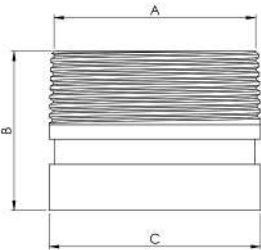

[GA-250]
2-1/2" Male NPT x Grooved Adapter

Cast brass 2-1/2" Male NPT by 2-1/2" Grooved Pipe adapter

Optional Finish: Chrome

Dimensions:

- A: 2-1/2" NPT
- B: 2-3/16" (55 mm)
- C: 2-1/2" NPS Grooved Fitting